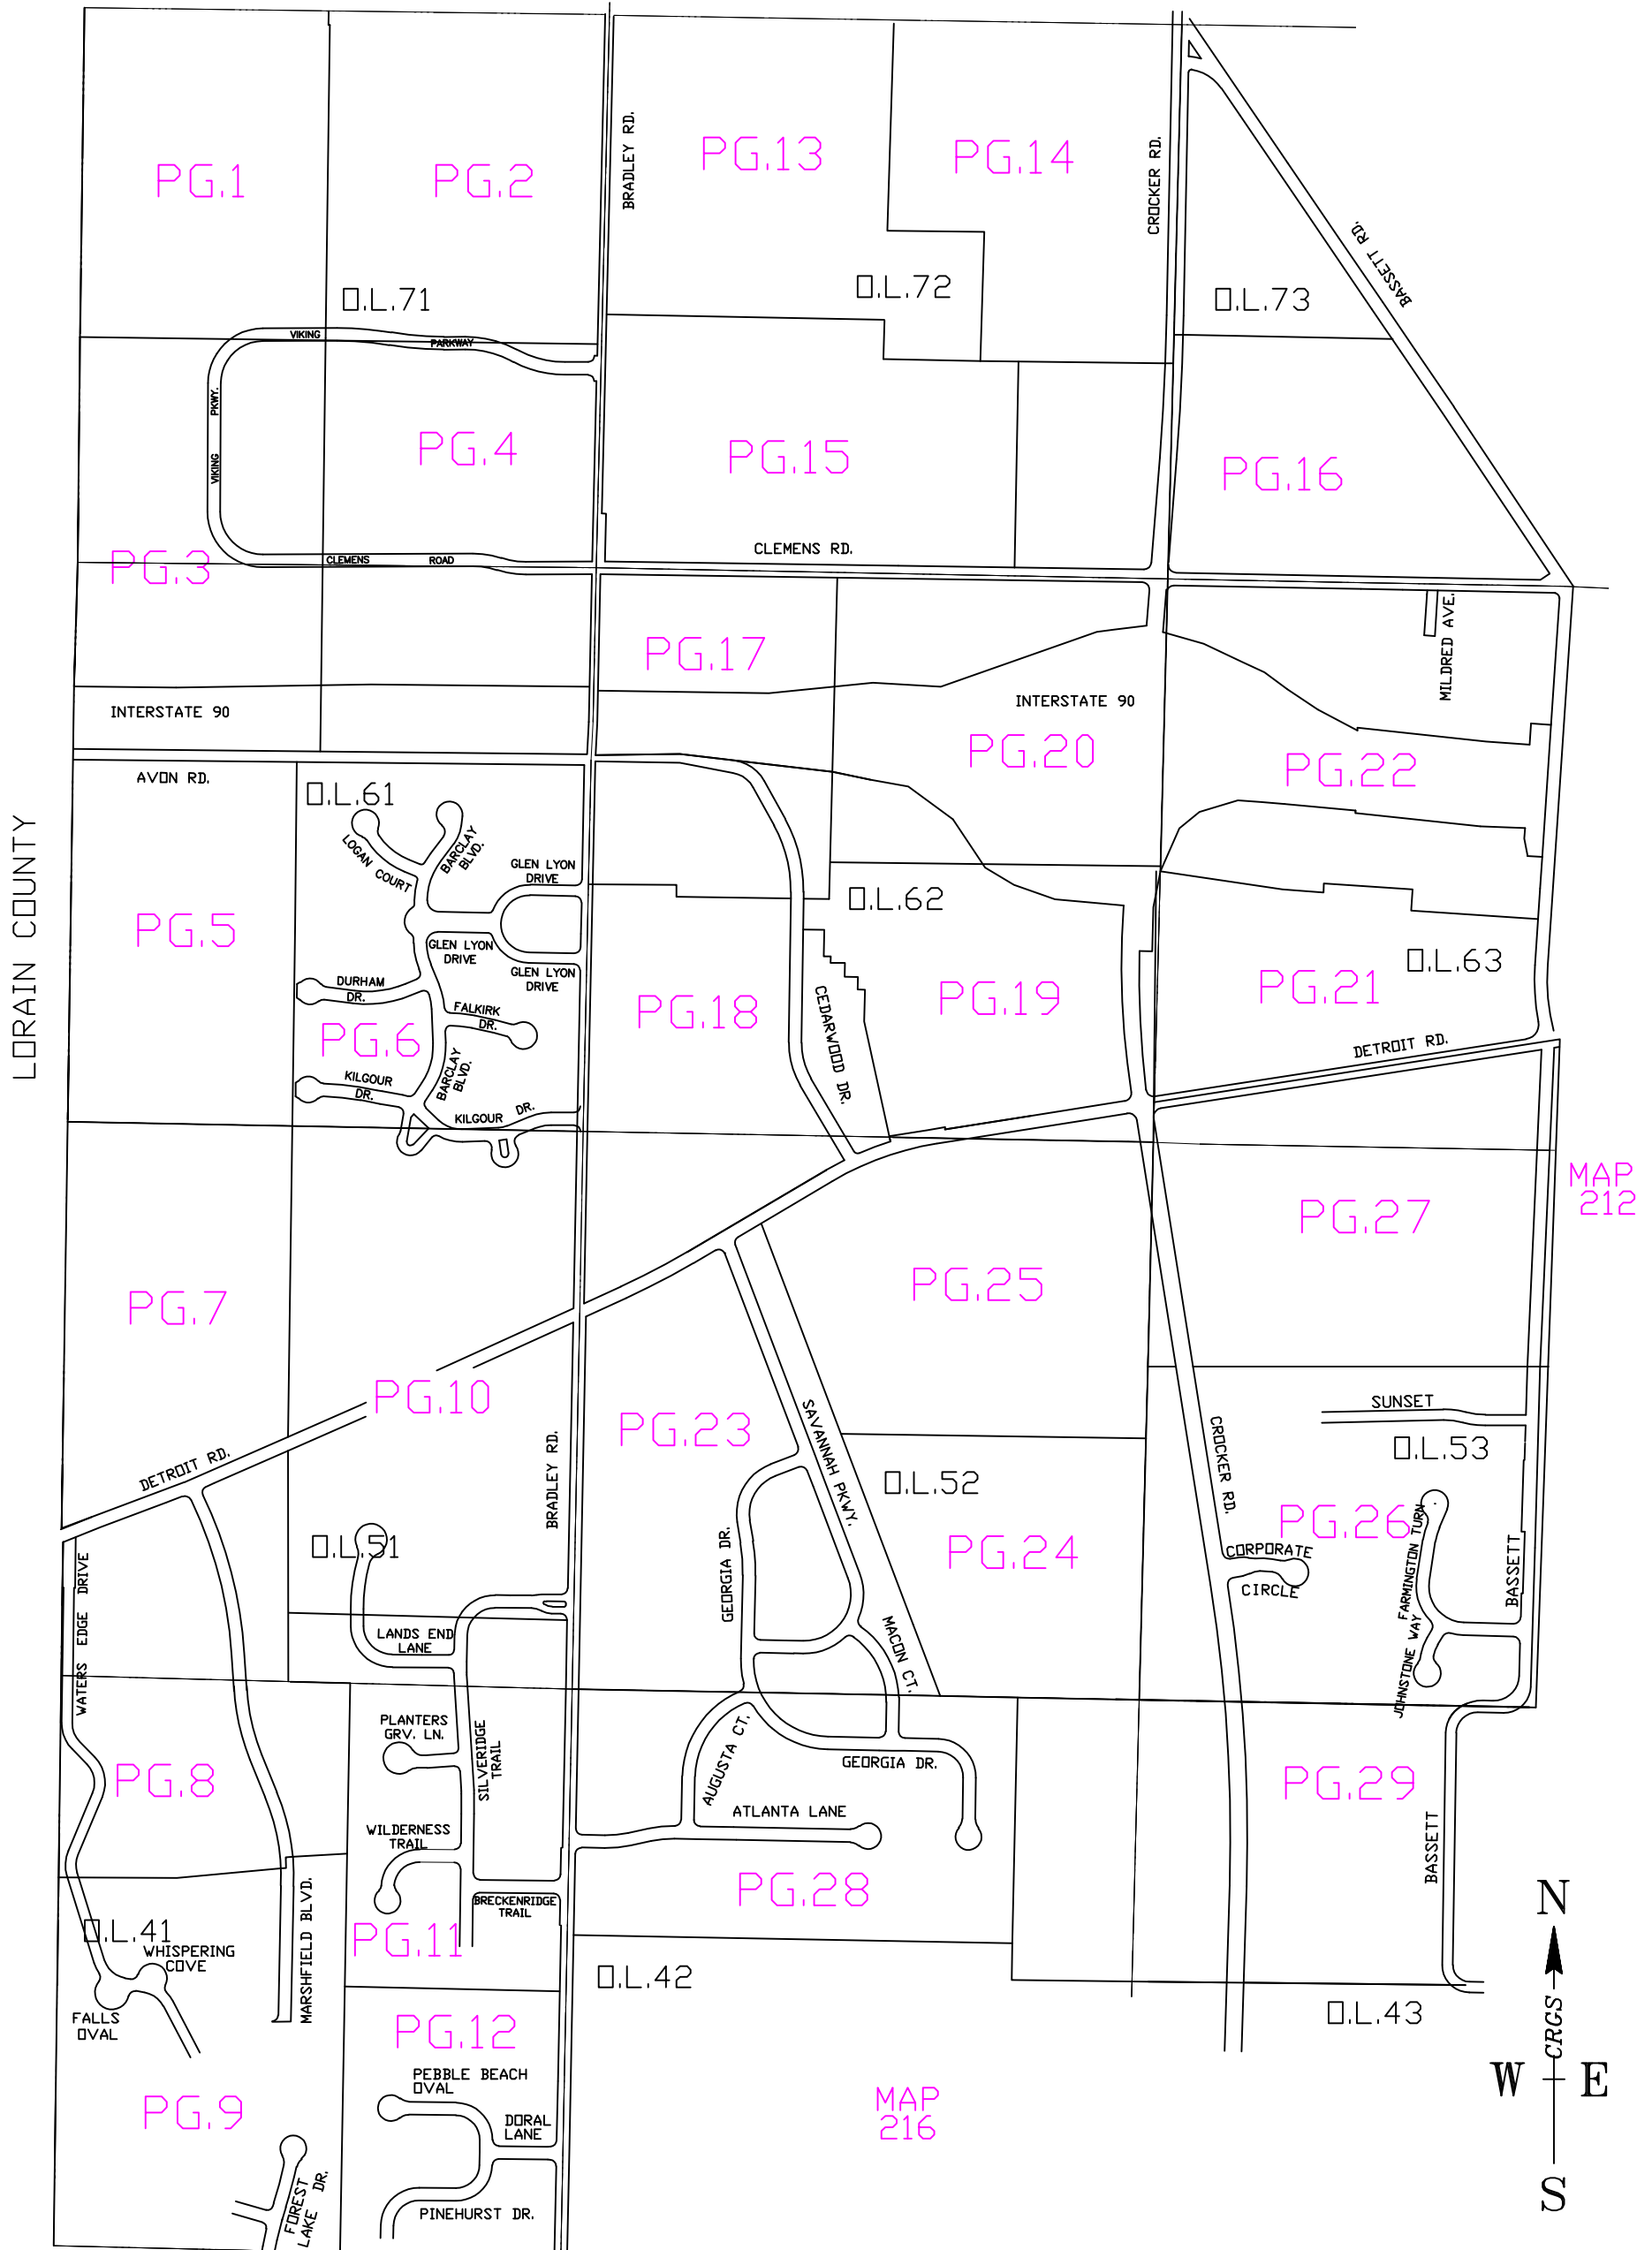

Index

Click on Page Number to advance to proper page document

BAY VILLAGE
MAP 201

BAY VILLAGE
MAP 202

LORAIN COUNTY

MAP 212

MAP 216

Westlake Map 211

SCALE: 1"=500'
250 0 500 1000

DRAWN: NOV. 87 REVISED: 2/28/04 DAH